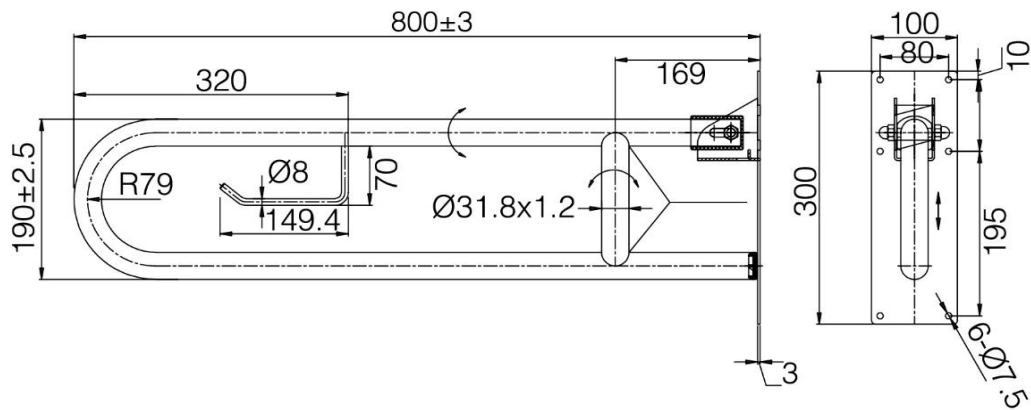

MOBI U SHAPE FOLDING GRAB RAIL

SPECIFICATIONS

Stainless Steel
TP GRAB80

Chrome
TP GRAB80-CH

Available in Stainless Steel or Matte Black Finish

304 Grade Stainless Steel

Complies with AS1428.1 requirements

WARRANTY INFORMATION: