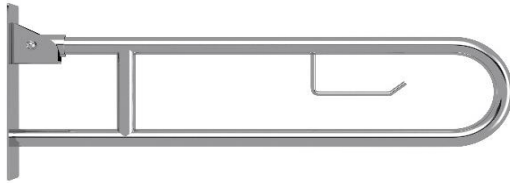

MOBI U SHAPE FOLDING GRAB RAIL

SPECIFICATIONS

Stainless Steel
TP GRAB80

Chrome
TP GRAB80-CH

Available in Stainless Steel or Matte Black Finish

304 Grade Stainless Steel

Complies with AS1428.1 requirements

WARRANTY INFORMATION: